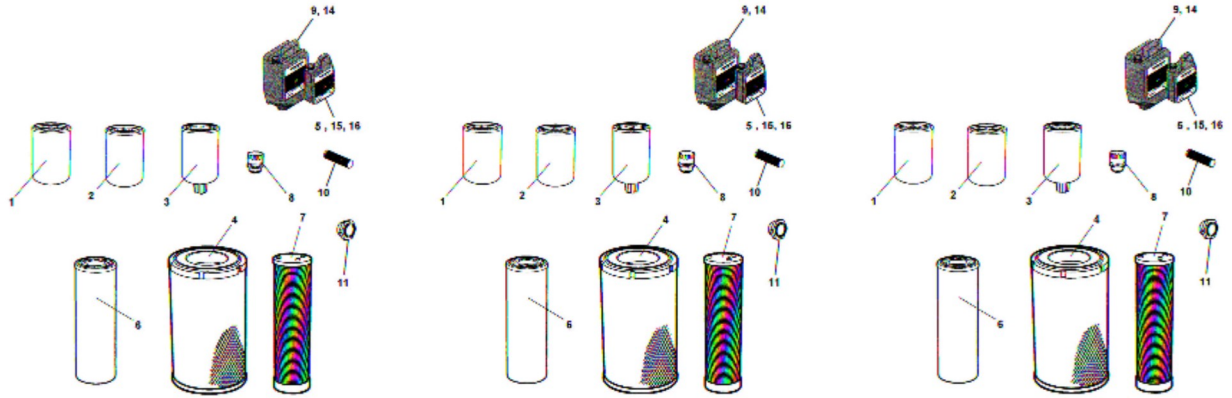

Service kits, non-remote engine oil filter 4812160173 Service kit, 500h Plus Cummins QSB 4.5

Item	Part No.	Name	Qty	L	SN INFO
-	4812160173	Service kit, 500h Plus Cummins QSB 4.5			
1	4700945145	Oil filter element	1		
2	4700945624	Filter, fuel	1		
3	4700945147	Fuel prefilter	1		
4	4700394686	Air filter, main	1		
5	4812161855	Dynapac Engine Oil 200 / 5 ltr.	3		

Refer to Parts Online for the most up to date information. The printed information might be outdated.

Wed Nov 14 15:02:32 UTC 2018