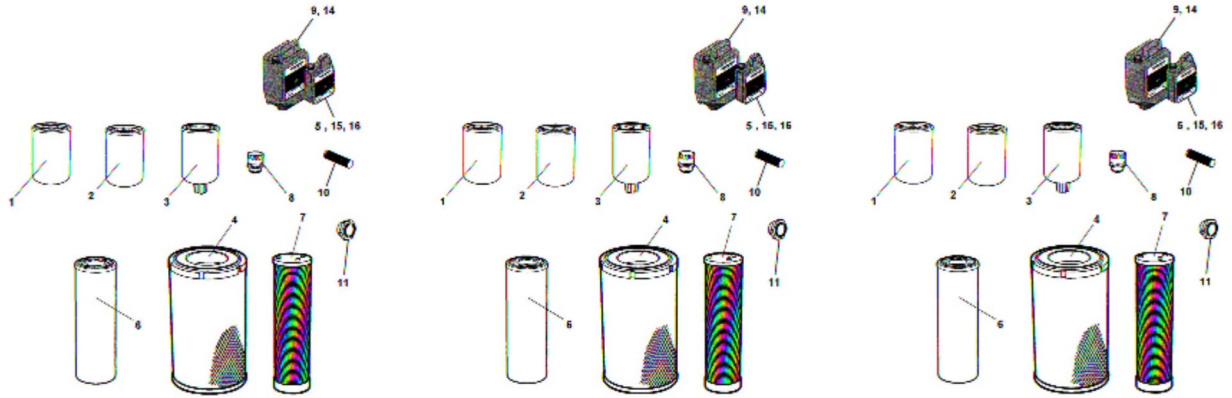

Service kits, non-remote engine oil filter 4812160174 Service kit, 1000h Cummins QSB 4.5

Item	Part No.	Name	Qty	L	SN INFO
-	4812160174	Service kit, 1000h Cummins QSB 4.5			
1	4700945145	Oil filter element	1		
2	4700945624	Filter, fuel	1		
3	4700945147	Fuel prefilter	1		
4	4700394686	Air filter, main	1		
6	4812112262	Hydraulic oil filter element	1		
7	4700394687	Air filter, safety	1		
8	4700357138	Ventilating filter	1