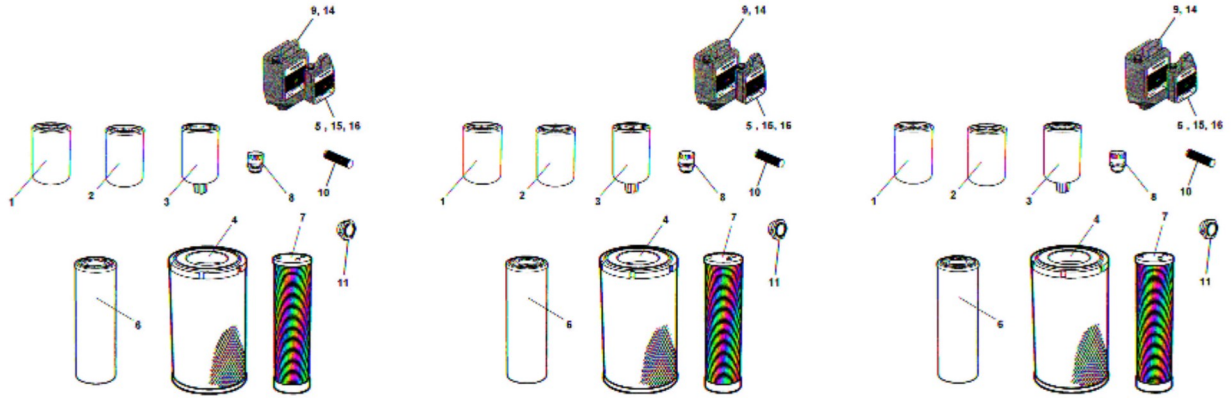

Service kits, non-remote engine oil filter 4812160172 Service kit, 500h Cummins QSB 4.5

Item	Part No.	Name	Qty	L	SN INFO
-	4812160172	Service kit, 500h Cummins QSB 4.5			
1	4700945145	Oil filter element	1		
2	4700945624	Filter, fuel	1		
3	4700945147	Fuel prefilter	1		
4	4700394686	Air filter, main	1		

Refer to Parts Online for the most up to date information. The printed information might be outdated.

Wed Nov 14 15:02:32 UTC 2018