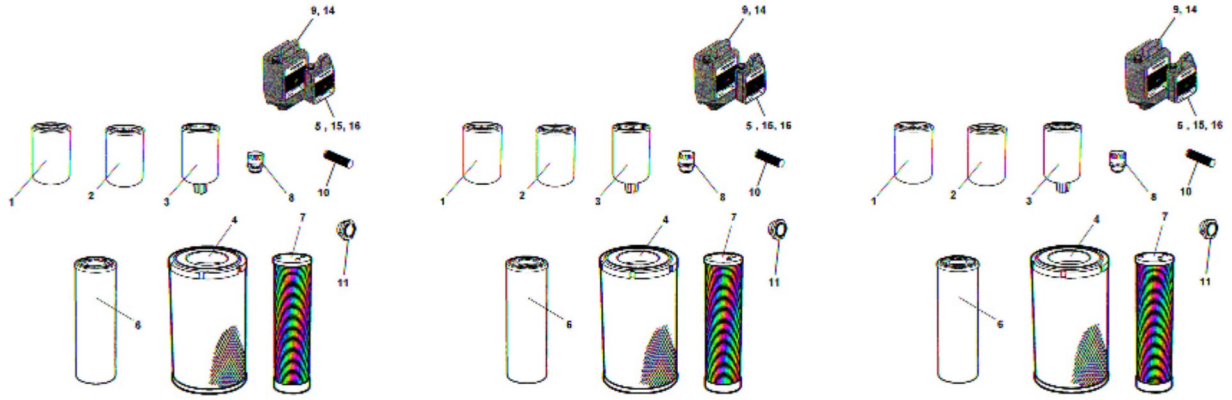

Service kits, non-remote engine oil filter 4812160175 Service kit, 1000h Plus Cummins QSB 4.5

Item	Part No.	Name	Qty	L	SN INFO
-	4812160175	Service kit, 1000h Plus Cummins QSB 4.5			
1	4700945145	Oil filter element	1		
2	4700945624	Filter, fuel	1		
3	4700945147	Fuel prefilter	1		
4	4700394686	Air filter, main	1		
5	4812161855	Dynapac Engine Oil 200 / 5 ltr.	3		
6	4812112262	Hydraulic oil filter element	1		
7	4700394687	Air filter, safety	1		
8	4700357138	Ventilating filter	1		
9	4812161884	Dynapac Gear oil 300 / 20 ltr.	1		
10	4812030096	Dynapac Roller Grease	1		
16	4812161883	Dynapac Gear Oil 300 / 5 ltr.	1		

Refer to Parts Online for the most up to date information. The printed information might be outdated.

Wed Nov 14 15:02:32 UTC 2018