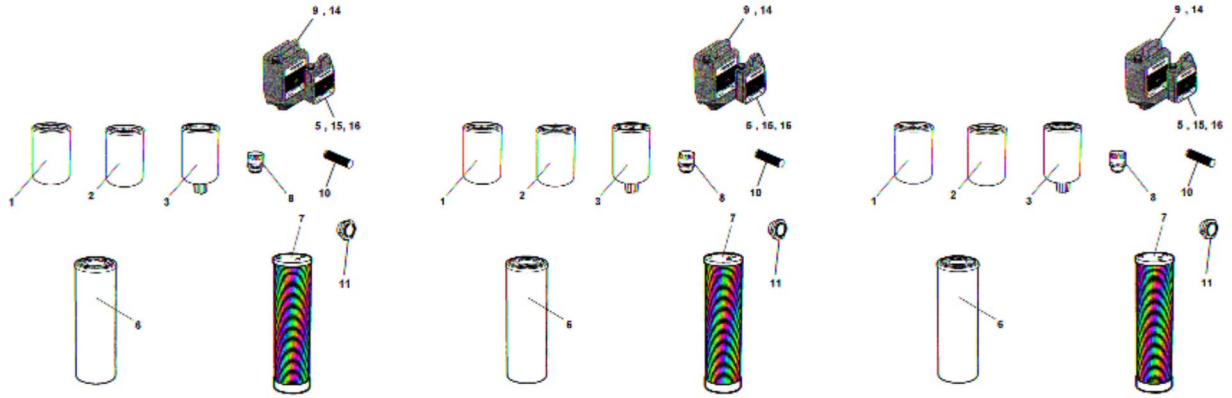

Service kits, non-remote engine oil filter 4812159996 Service kit, 50h Plus Limited slip Rear axle

Item	Part No.	Name	Qty	L	SN INFO
-	4812159996	Service kit, 50h Plus Limited slip Rear axle			
6	4812112262	Hydraulic oil filter element	1		
14	4812161884	Dynapac Gear oil 300 / 20 ltr.	1		
15	4812161887	Dynapac Drum oil 1000 / 5 ltr.	1		
16	4812161883	Dynapac Gear Oil 300 / 5 ltr.	1		

Refer to Parts Online for the most up to date information. The printed information might be outdated.

Wed Nov 14 15:02:32 UTC 2018