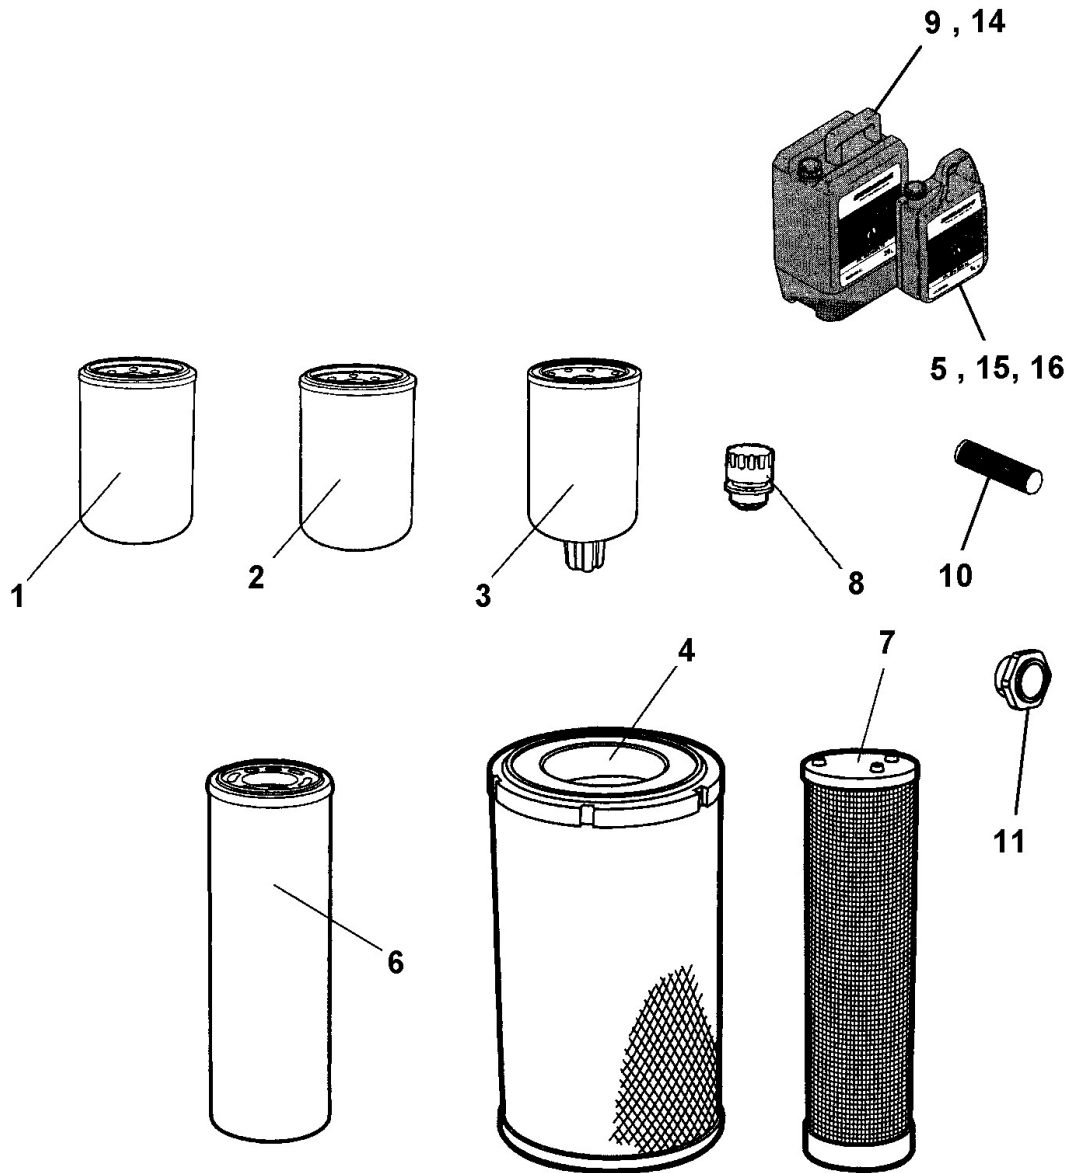

Service kits 4812159464 Service kit, 500h

Refer to Parts Online for the most up to date information. The printed information might be outdated.

Fri Oct 19 07:35:59 UTC 2018

Item	Part No.	Name	Qty	L	SN INFO
-	4812159464	Service kit, 500h	1		
1	4700939068	Oil filter	1		
2	4700950302	Fuel filter element	1		
3	4700950301	Pre-fuel filter element	1		
4	4700394686	Air filter, main	1		

Refer to Parts Online for the most up to date information. The printed information might be outdated.

Fri Oct 19 07:35:59 UTC 2018