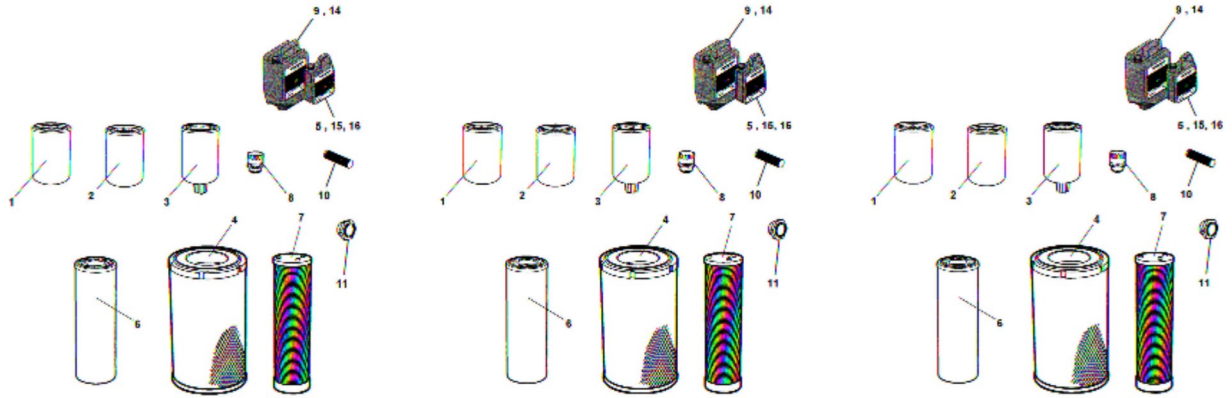

Item	Part No.	Name	Qty	L	SN INFO
-	4812159464	Service kit, 500h	1		
1	4700939068	Oil filter	1		
2	4700950302	Fuel filter element	1		
3	4700950301	Pre-fuel filter element	1		
4	4700394686	Air filter, main	1		

Refer to Parts Online for the most up to date information. The printed information might be outdated.

Fri Oct 19 07:35:59 UTC 2018

Service kits 4812159465 Service kit, 1000h Plus