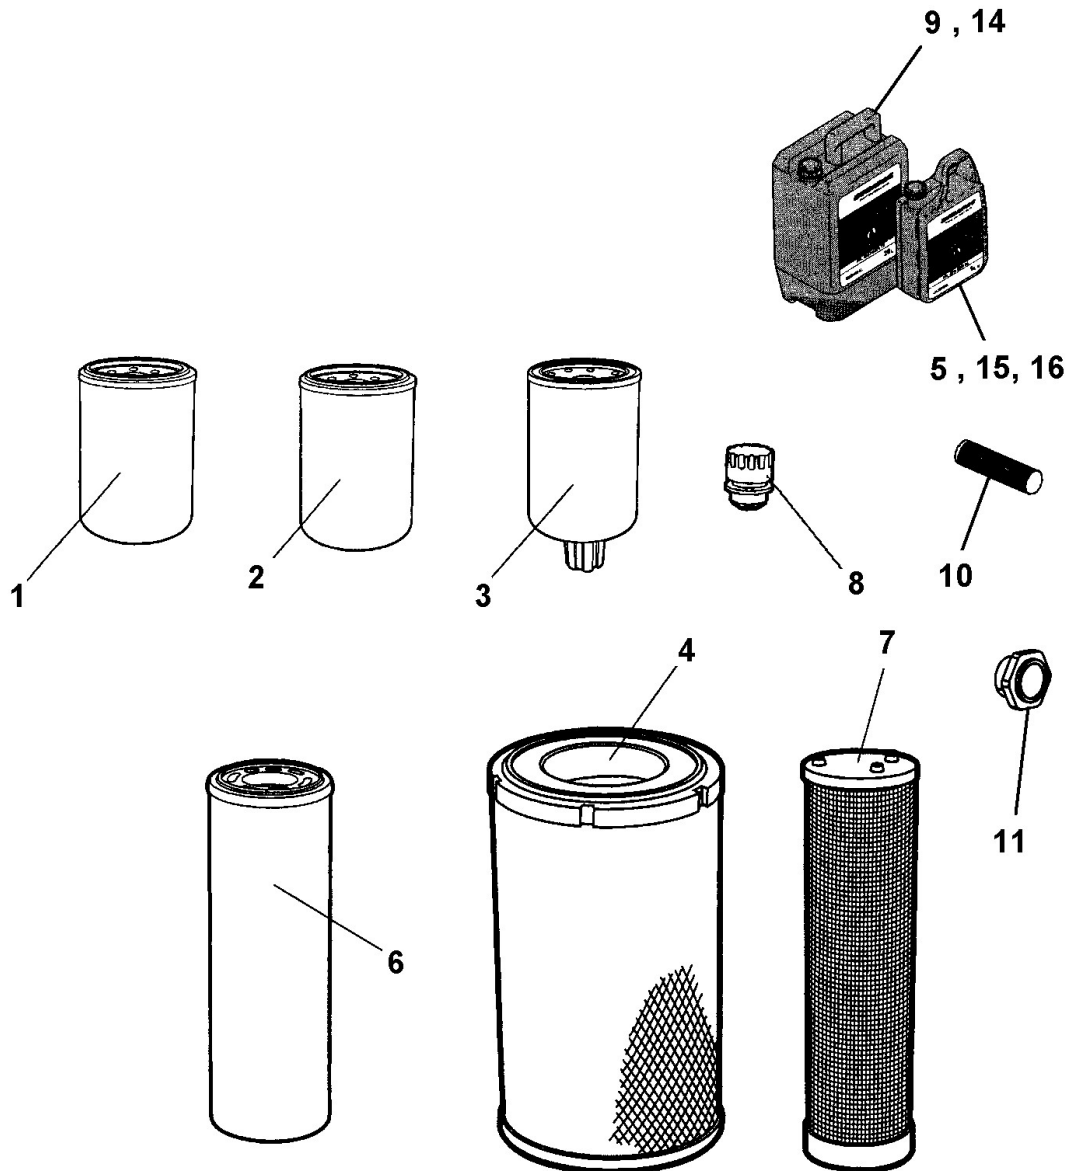

Item	Part No.	Name	Qty	L	SN INFO
-	4812159465	Service kit, 1000h Plus	1		
1	4700939068	Oil filter	1		
2	4700950302	Fuel filter element	1		
3	4700950301	Pre-fuel filter element	1		
4	4700394686	Air filter, main	1		
5	4812161855	Dynapac Engine Oil 200 / 5 ltr.	2		
6	4812112262	Hydraulic oil filter element	1		
7	4700394687	Air filter, safety	1		
8	4700357138	Ventilating filter	1		
10	4812030096	Dynapac Roller Grease	1		
16	4812161883	Dynapac Gear Oil 300 / 5 ltr.	3		

Refer to Parts Online for the most up to date information. The printed information might be outdated.

Fri Oct 19 07:35:59 UTC 2018

Service kits 4812159466 Service kit, 1000h

Refer to Parts Online for the most up to date information. The printed information might be outdated.

Fri Oct 19 07:35:59 UTC 2018