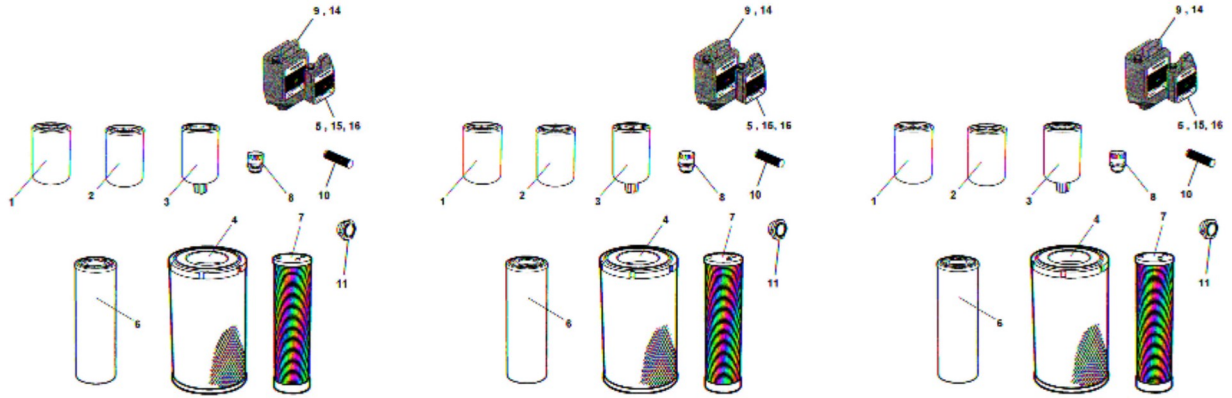

---

Refer to Parts Online for the most up to date information. The printed information might be outdated.

Fri Oct 19 07:35:59 UTC 2018

**Service kits** 4812159462 Service kit, 50h Plus

Item	Part No.	Name	Qty	L	SN INFO
-	4812159462	Service kit, 50h Plus			
6	4812112262	Hydraulic oil filter element	1		
16	4812161883	Dynapac Gear Oil 300 / 5 ltr.	1		