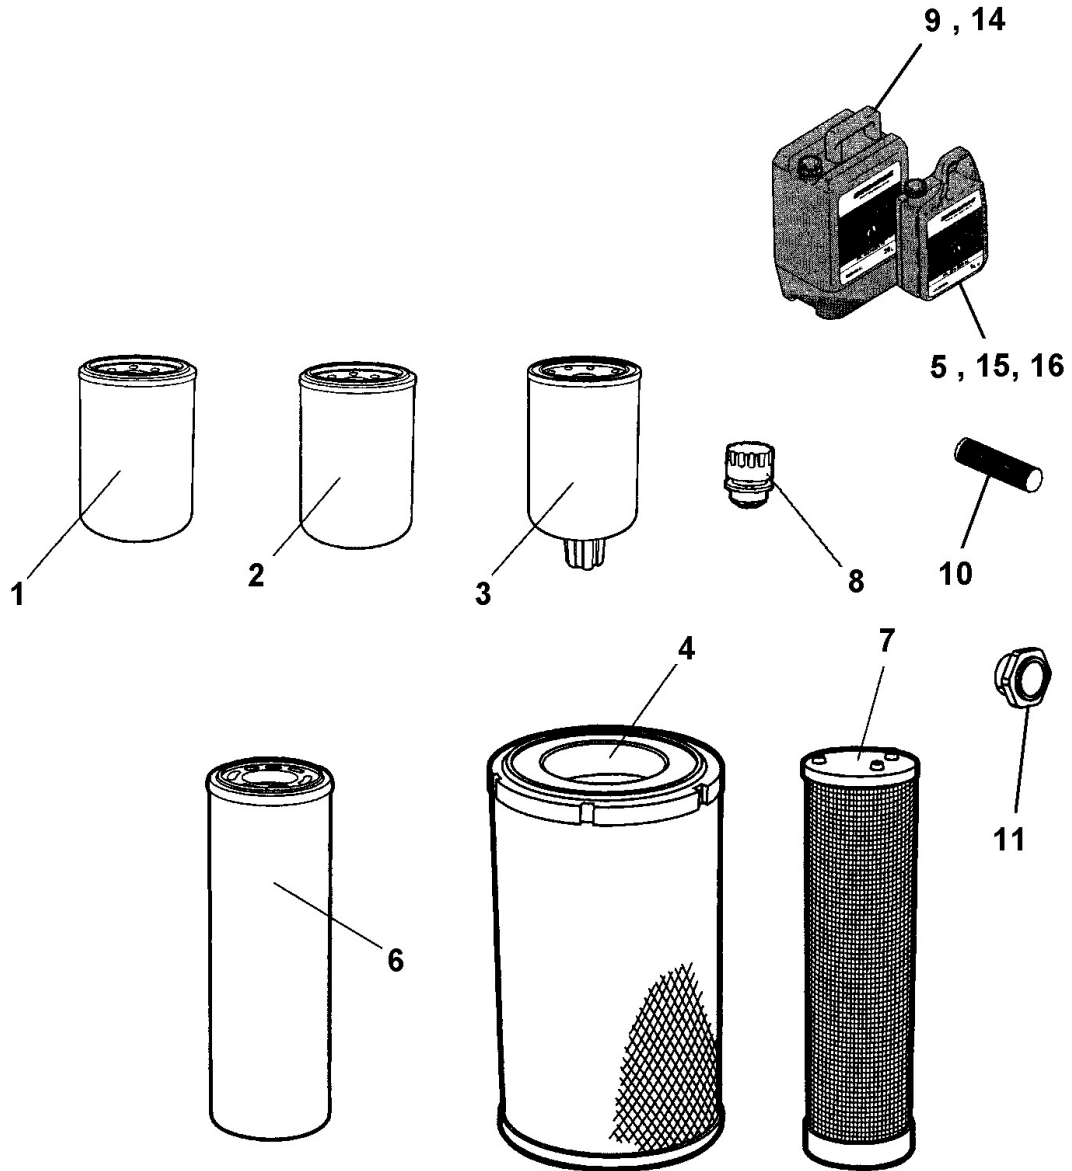

Service kits 4812159463 Service kit, 500h Plus

Item	Part No.	Name	Qty	L	SN INFO
-	4812159463	Service kit, 500h Plus	1		
1	4700939068	Oil filter	1		
2	4700950302	Fuel filter element	1		
3	4700950301	Pre-fuel filter element	1		
4	4700394686	Air filter, main	1		
5	4812161855	Dynapac Engine Oil 200 / 5 ltr.	2		

Refer to Parts Online for the most up to date information. The printed information might be outdated.

Fri Oct 19 07:35:59 UTC 2018