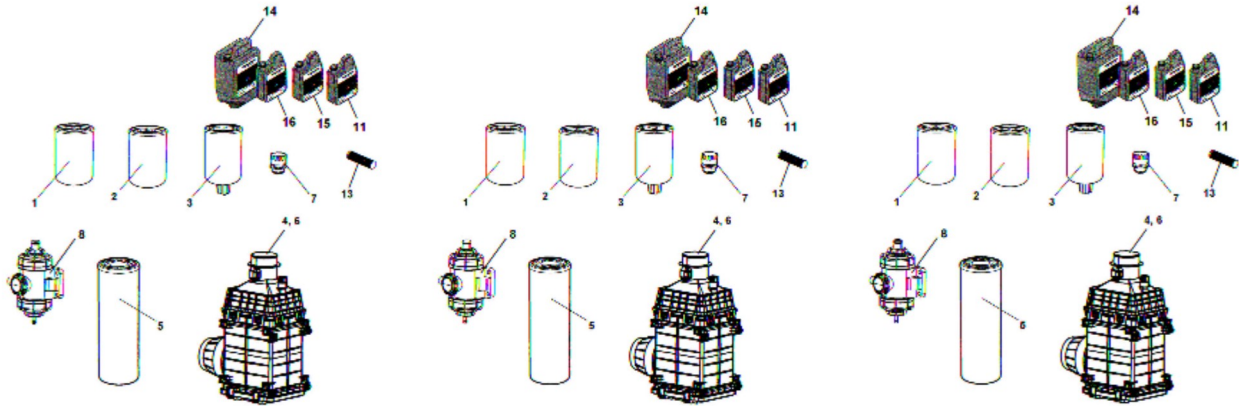

Item	Part No.	Name	Qty	L	SN INFO
0	4812159354	Service kit, 500h Plus Cummins QSB 4.5			
1	4700939082	Oil filter	1		
2	4812158187	Fuel filter	1		
3	4812041531	Fuel prefilter	1		
4	4812159185	Air filter element	1		
11	5580020624	Engine oil 100 / 5 ltr.	3		

Service kits 4812159355 Service kit, 1000h Cummins QSB 4.5