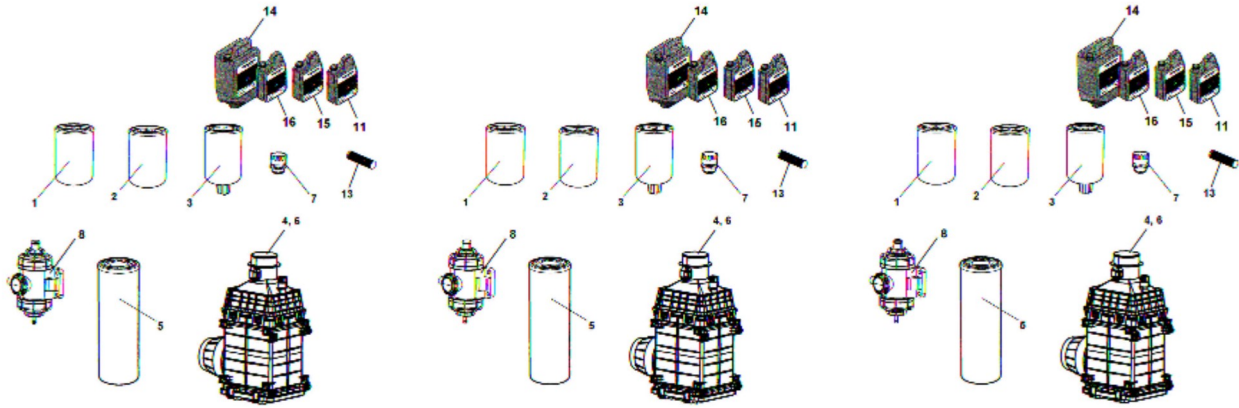

Service kits 4812159354 Service kit, 500h Plus Cummins QSB 4.5

Item	Part No.	Name	Qty	L	SN INFO
0	4812159354	Service kit, 500h Plus Cummins QSB 4.5			
1	4700939082	Oil filter	1		
2	4812158187	Fuel filter	1		
3	4812041531	Fuel prefilter	1		
4	4812159185	Air filter element	1		
11	5580020624	Engine oil 100 / 5 ltr.	3