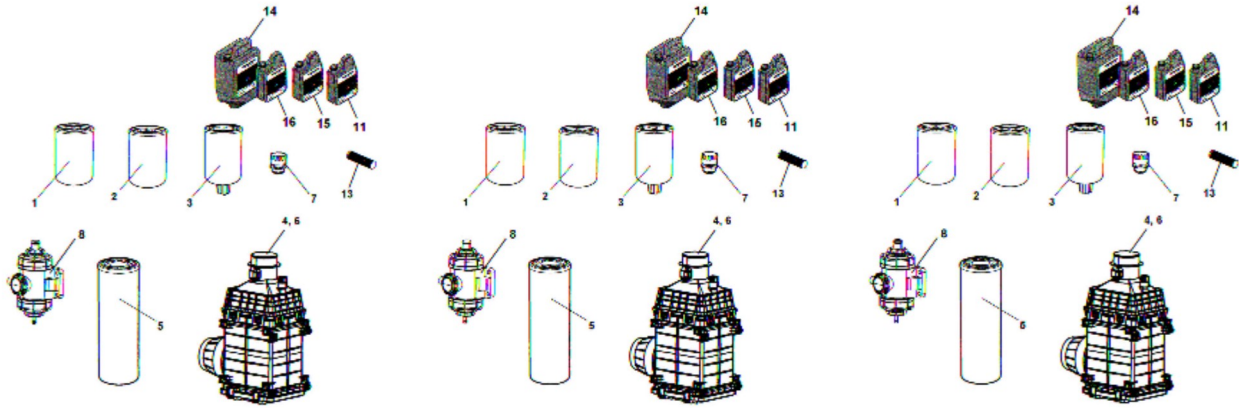

Service kits 4812159353 Service kit, 500h Cummins QSB 4.5

Item	Part No.	Name	Qty	L	SN INFO
0	4812159353	Service kit, 500h Cummins QSB 4.5			
1	4700939082	Oil filter	1		
2	4812158187	Fuel filter	1		
3	4812041531	Fuel prefilter	1		
4	4812159185	Air filter element	1