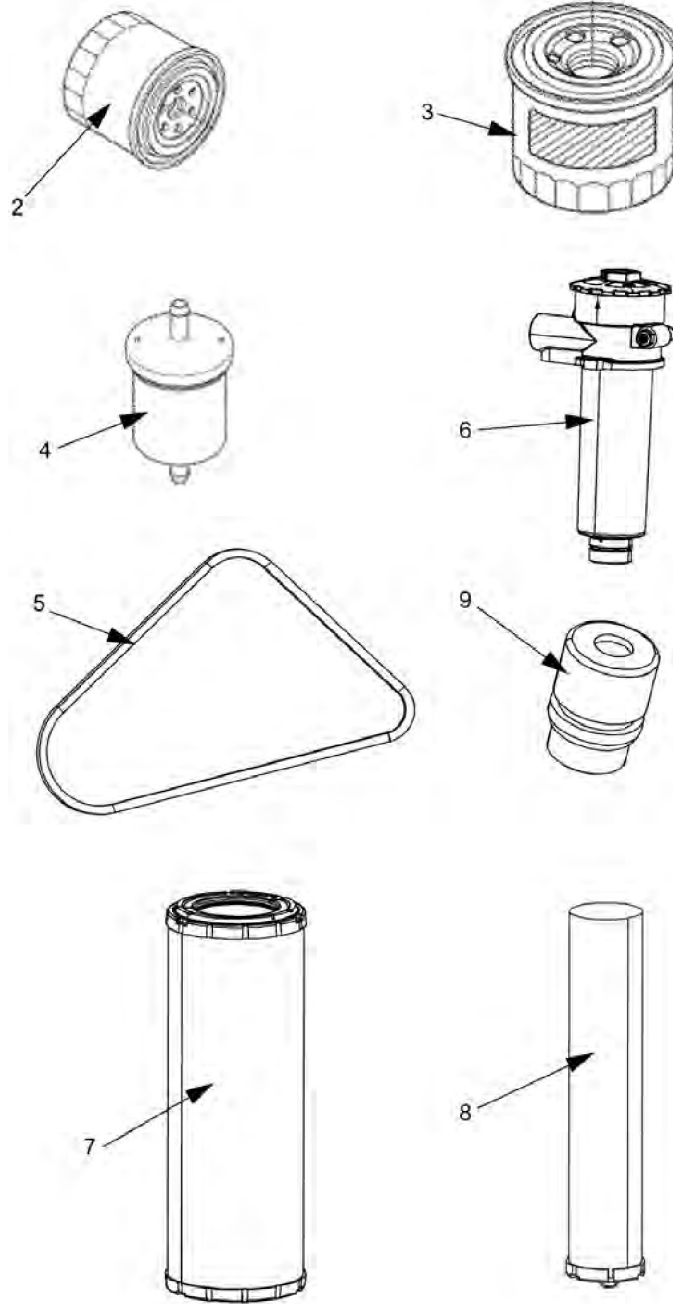

Service kits 4812156288 Service kit 250 / 750 h

Item	Part No.	Name	Qty	L	SN INFO
0	4812156288	Service kit 250 / 750 h	1		
2	4812156259	Engine oil filter element	1