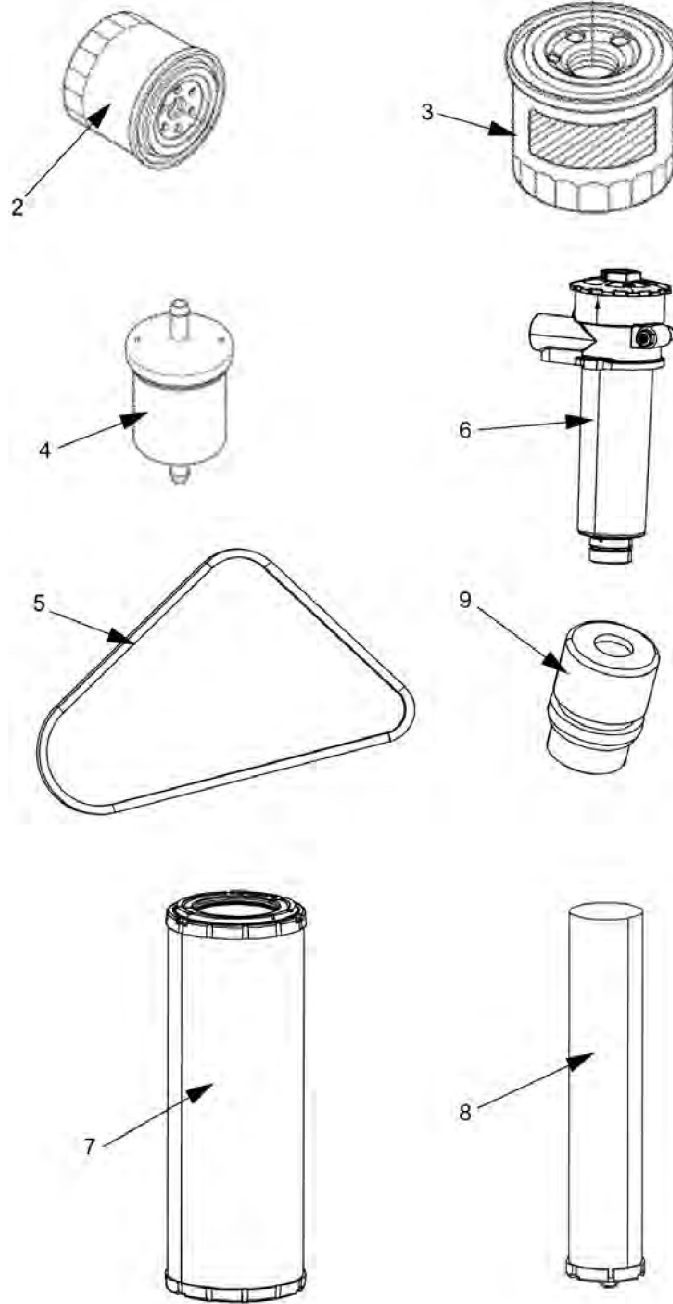

Service kits 4812159563 Service kit 50h Plus

Item	Part No.	Name	Qty	L	SN INFO
0	4812159563	Service kit 50h Plus			
2	4812156259	Engine oil filter element	1		
3	4812156263	Fuel filter element	1		
4	4812156264	Pre-fuel filter element	1		
6	4812113328	Hydraulic oil filter element	1		
10	5580020624	Engine oil 100 / 5 ltr.	2		
11	4812030096	Dynapac Roller Grease	1